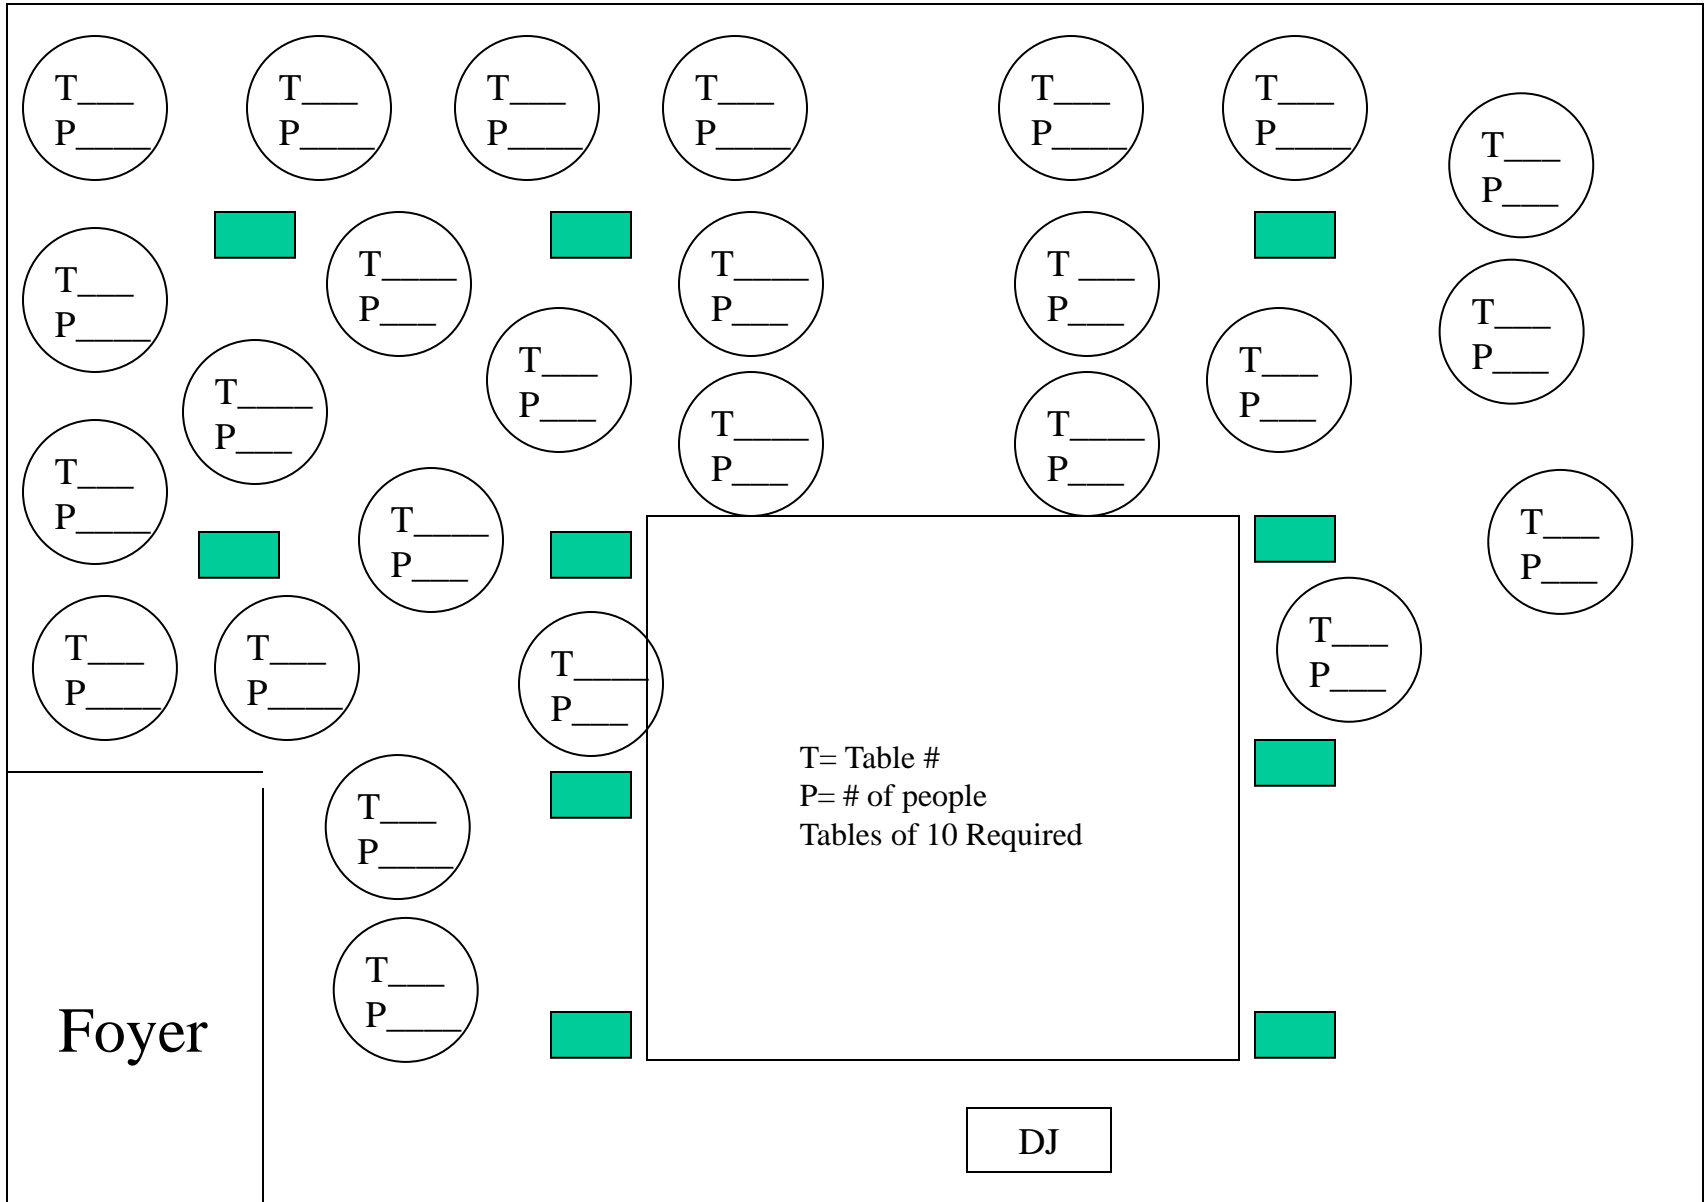

Photos

T= Table #
P= # of people
Tables of 10 Required

Foyer

DJ

The Aqua Turf Club

Wagon Room

Kitchen