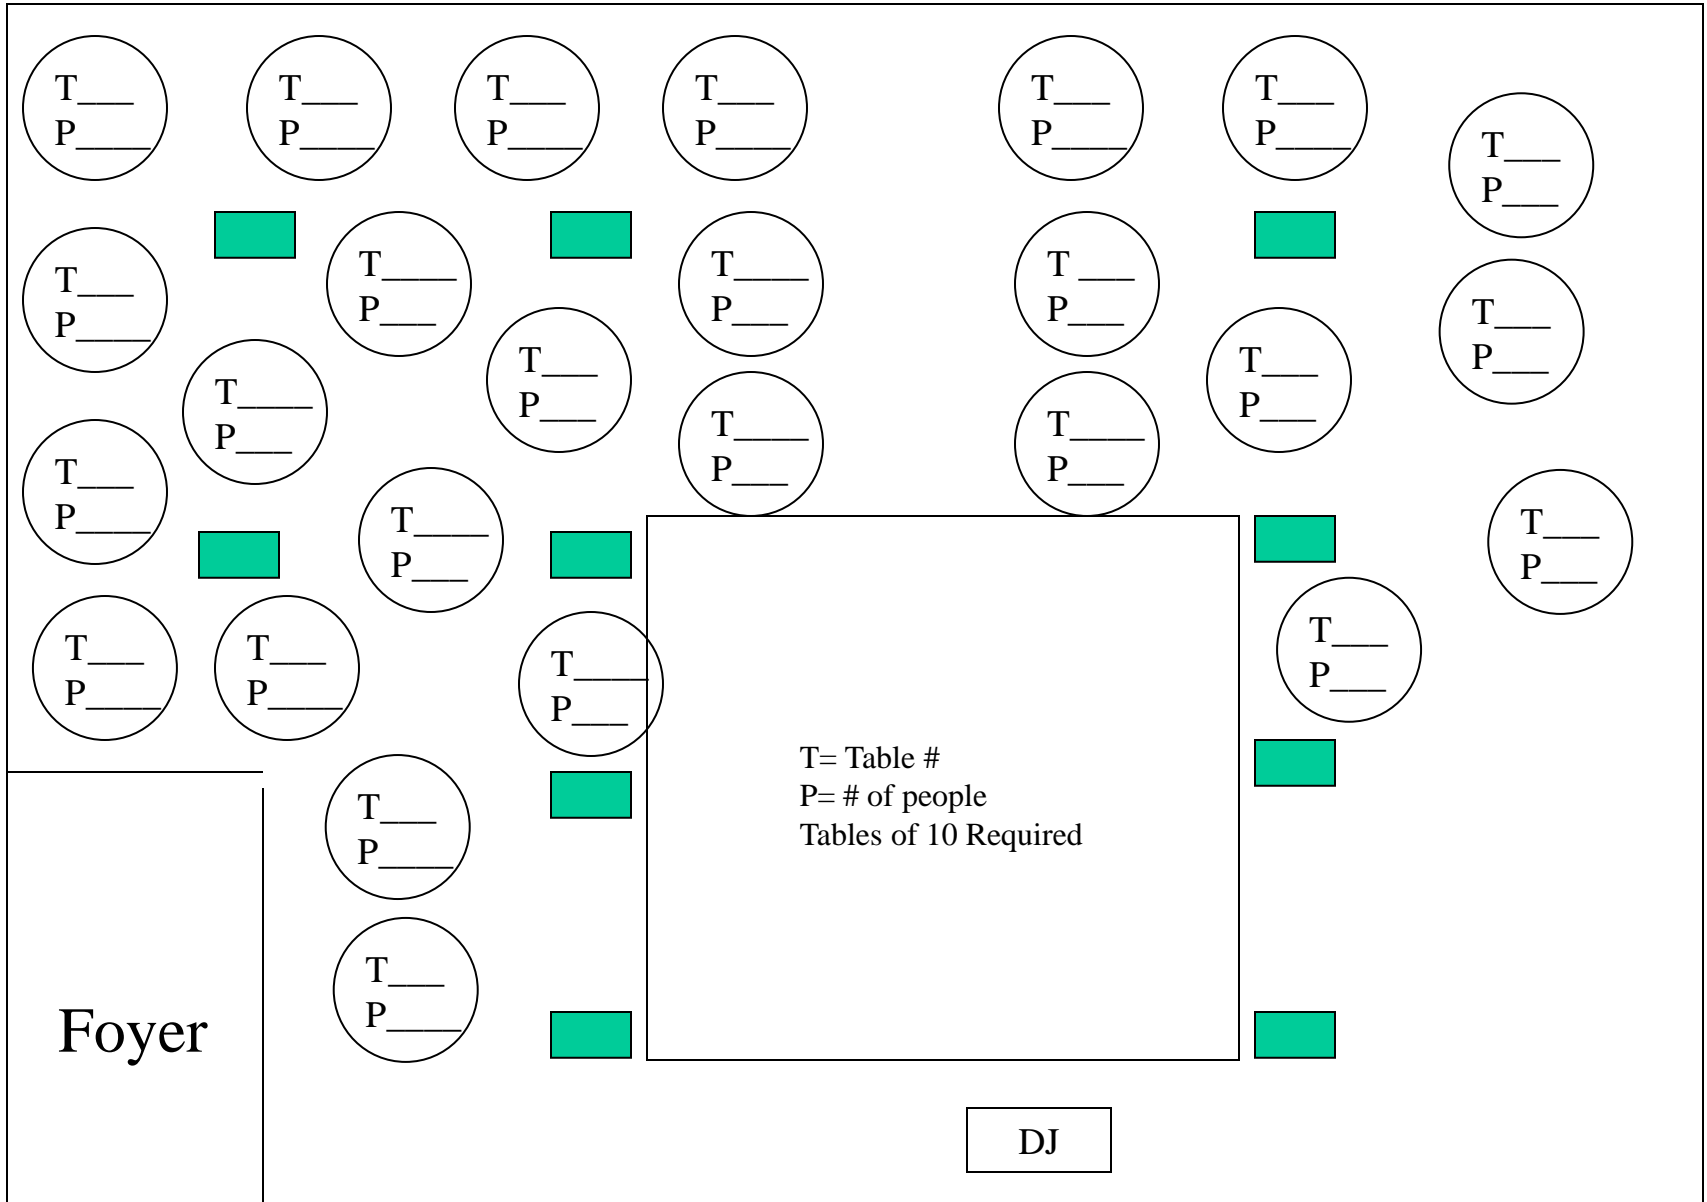

Photos

The Aqua Turf Club

Wagon Room

Kitchen